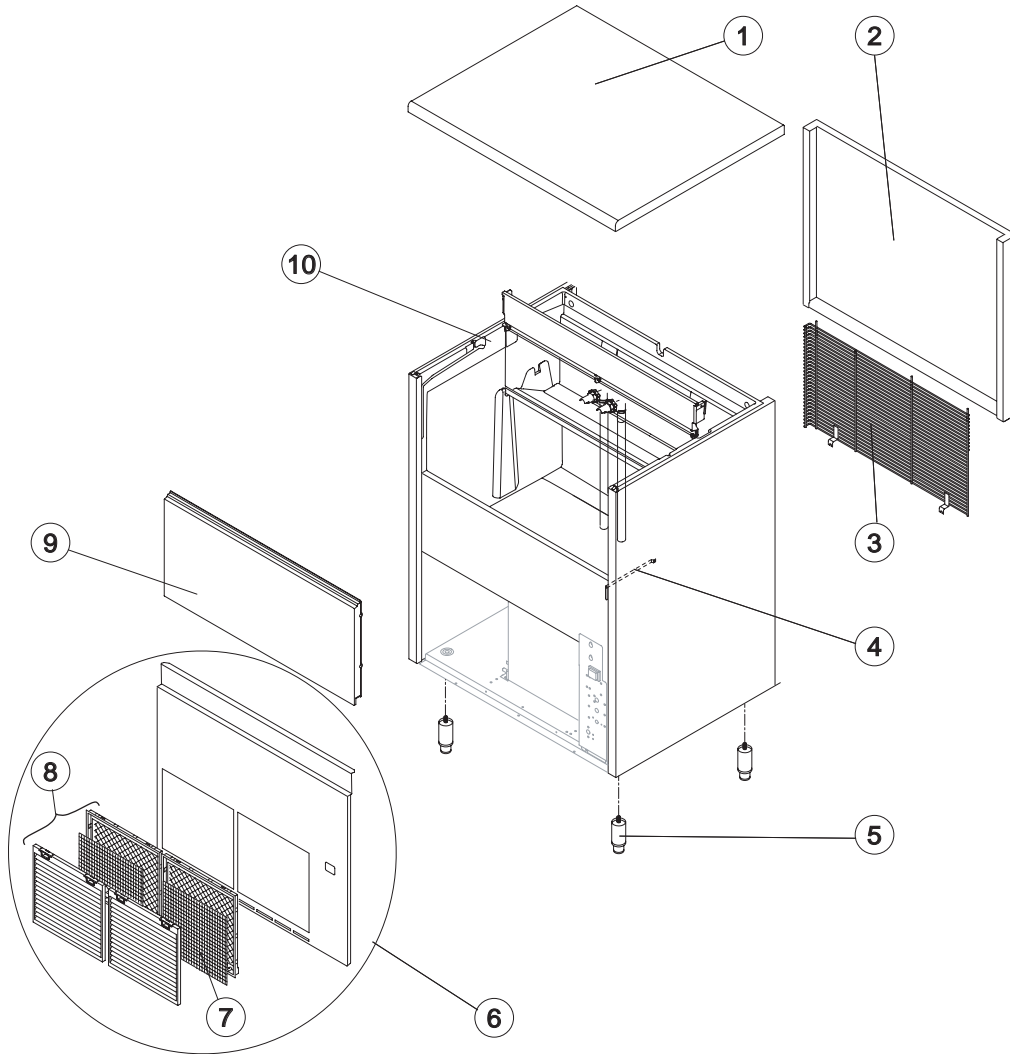

SHELL ASSY

SHELL ASSY DP

COOLING SYSTEM

HYDRAULIC CIRCUIT

HYDRAULIC CIRCUIT DP

ELECTRIC PARTS

Ref.	Spare Description	Code
1	Top Assembly	C22673
2	Rear Panel Assembly	C21184
3	Rear Grid	D12015
4	Bulb-holder Pipe	20521
5	Adjustable Foot	20613
6	Front Grid Panel	C221807
7*	Filtering Panel	18106
8	Frame + Grid & Filter	C10205
9	Door Assembly	C10275
10	Foamed Cabinet Assy	C11262A

Rev. 01 - 03/09/2020

SHELL ASSY DRAIN PUMP VERSION

Ref.	Spare Description	Code
1	Top Assembly	C22673
2	Rear Panel Assembly	C21184
3	Rear Grid	D12102
4	Bulb-holder Pipe	20521
5	Adjustable Foot	20613
6	Front Grid Panel	C221807
7*	Filtering Panel	18106
8	Frame + Grid & Filter	C10205
9	Door Assembly	C10275
10	Foamed Cabinet Assy	C11262DP

Rev. 01 - 03/09/2020

Ref.	Spare Description	Code
1	Compressor	231252
2*	Molecular Drier	141003
4	Air Condenser	201222
5	Sucking Fan	20031
6	Sucking Fan	10213
7	Hub for the Fan Fixing	10014
8	Evaporator	D10895
9	Evaporator Cover Panel	10448
10*	Hot Gas Valve Body	231294
11*	Hot Gas Valve Coil	201129
12	Suctin Line	for the spare parts code give us the s/n.

Ref.	Spare Description	Code
1*	Sprayers Bar Assembly	C201257
3	Sprayer	D20002
4*	Overflow Cap	10305
5*	Overflow Pipe	10133
6*	OR Gasket for Overflow Pipe	20233
7	Overflow pipe nipple	10471
8	Silicone Gasket	13219
9	Inner Basin	10034
10	Semirigid Polyethylene Gasket	13007
11	Bin Discharge Nut	10096
12*	Overflow Pipe	13109
13	Water Outlet Nipple	10472
14	Discharges Manifold	C10006
15	Fittings Locking Ring	10405
16	Gasket for Pump Suction/Delivery Pipes	13220
17	Ice Cubes Slide	D12138
18	Rod with Flags	10775
19*	Pump Suction Filter	20005
20	Sprayers Feeding Pipe	13005
21	Flags ABS Support	10760