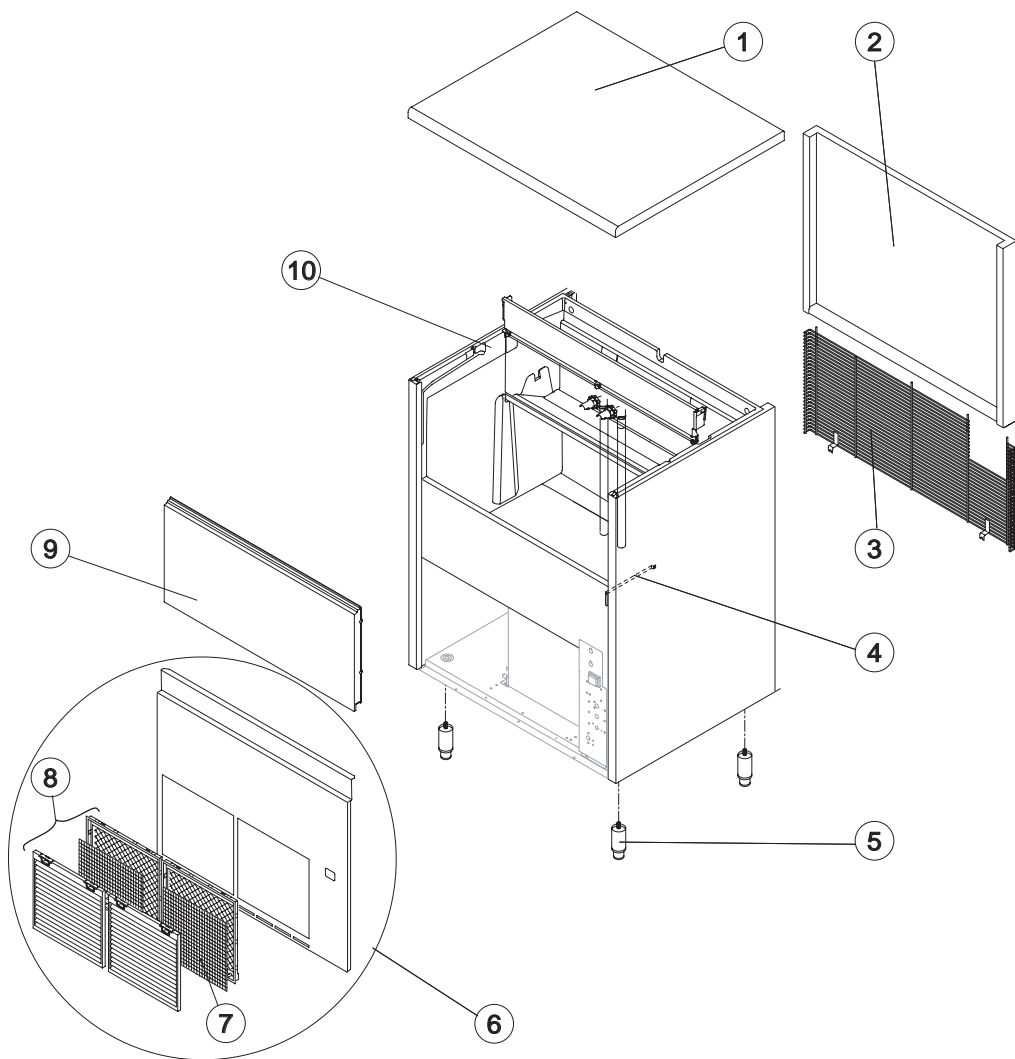

SHELL ASSY

SHELL ASSY DP

COOLING SYSTEM

HYDRAULIC CIRCUIT

HYDRAULIC CIRCUIT DP

ELECTRIC PARTS

Ref.	Spare Description	Code
1	Top Assembly	C22673
2	Rear Panel Assembly	C21184
3	Rear Grid	D12015
4	Bulb-holder Pipe	20521
5	Adjustable Foot	20613
6	Front Grid Panel	C221807
7*	Filtering Panel	18106
8	Frame + Grid & Filter	C10205
9	Door Assembly	C10275
10	Foamed Cabinet Assy	C11262A

Rev. 01 - 03/09/2020

SHELL ASSY DRAIN PUMP VERSION

Ref.	Spare Description	Code
1	Top Assembly	C22673
2	Rear Panel Assembly	C21184
3	Rear Grid	D12102
4	Bulb-holder Pipe	20521
5	Adjustable Foot	20613
6	Front Grid Panel	C221807
7*	Filtering Panel	18106
8	Frame + Grid & Filter	C10205
9	Door Assembly	C10275
10	Foamed Cabinet Assy	C11262DP

Rev. 01 - 03/09/2020

Ref.	Spare Description	Code
1	Compressor	231252
2*	Molecular Drier	141003
4	Air Condenser	201222
5	Sucking Fan	20031
6	Sucking Fan	10213
7	Hub for the Fan Fixing	10014
8	Evaporator	D10895
9	Evaporator Cover Panel	10448
10*	Hot Gas Valve Body	231294
11*	Hot Gas Valve Coil	201129
12	Suctin Line	for the spare parts code give us the s/n.

Ref.	Spare Description	Code
1*	Sprayers Bar Assembly	C201257
3	Sprayer	D20002
4*	Overflow Cap	10305
5*	Overflow Pipe	10133
6*	OR Gasket for Overflow Pipe	20233
7	Overflow pipe nipple	10471
8	Silicone Gasket	13219
9	Inner Basin	10034
10	Semirigid Polyethylene Gasket	13007
11	Bin Discharge Nut	10096
12*	Overflow Pipe	13109
13	Water Outlet Nipple	10472
14	Discharges Manifold	C10006
15	Fittings Locking Ring	10405
16	Gasket for Pump Suction/Delivery Pipes	13220
17	Ice Cubes Slide	D12138
18	Rod with Flags	10775
19*	Pump Suction Filter	20005
20	Sprayers Feeding Pipe	13005
21	Flags ABS Support	10760