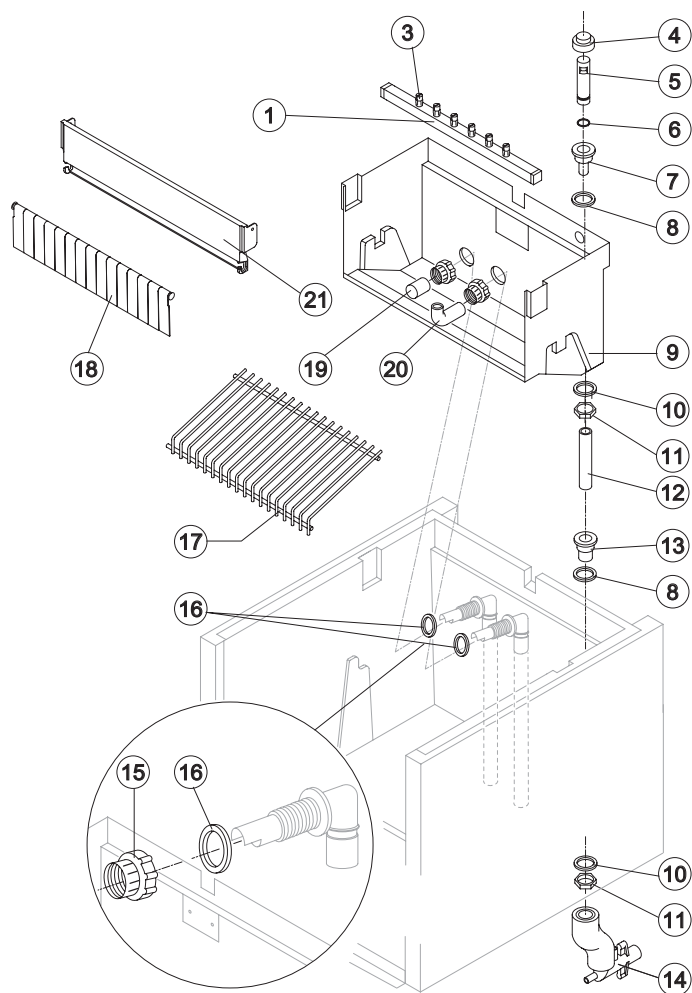

SHELL ASSY

SHELL ASSY DP

COOLING SYSTEM

HYDRAULIC CIRCUIT

HYDRAULIC CIRCUIT DP

ELECTRIC PARTS

Ref.	Spare Description	Code
1	Top Assembly	C22673
2	Rear Panel Assembly	C21184
3	Rear Grid	D12015
4	Bulb-holder Pipe	20521
5	Adjustable Foot	20613
6	Front Grid Panel	C221807
7*	Filtering Panel	18106
8	Frame + Grid & Filter	C10205
9	Door Assembly	C10275
10	Foamed Cabinet Assy	C11262A

Rev. 01 - 03/09/2020

SHELL ASSY DRAIN PUMP VERSION

Ref.	Spare Description	Code
1	Top Assembly	C22673
2	Rear Panel Assembly	C21184
3	Rear Grid	D12102
4	Bulb-holder Pipe	20521
5	Adjustable Foot	20613
6	Front Grid Panel	C221807
7*	Filtering Panel	18106
8	Frame + Grid & Filter	C10205
9	Door Assembly	C10275
10	Foamed Cabinet Assy	C11262DP

Rev. 01 - 03/09/2020

Ref.	Spare Description	Code
1	Compressor	231252
2*	Molecular Drier	141003
4	Air Condenser	201222
5	Sucking Fan	20031
6	Sucking Fan	10213
7	Hub for the Fan Fixing	10014
8	Evaporator	D10895
9	Evaporator Cover Panel	10448
10*	Hot Gas Valve Body	231294
11*	Hot Gas Valve Coil	201129
12	Suctin Line	for the spare parts code give us the s/n.

Ref.	Spare Description	Code
1*	Sprayers Bar Assembly	C201257
3	Sprayer	D20002
4*	Overflow Cap	10305
5*	Overflow Pipe	10133
6*	OR Gasket for Overflow Pipe	20233
7	Overflow pipe nipple	10471
8	Silicone Gasket	13219
9	Inner Basin	10034
10	Semirigid Polyethylene Gasket	13007
11	Bin Discharge Nut	10096
12*	Overflow Pipe	13109
13	Water Outlet Nipple	10472
14	Discharges Manifold	C10006
15	Fittings Locking Ring	10405
16	Gasket for Pump Suction/Delivery Pipes	13220
17	Ice Cubes Slide	D12138
18	Rod with Flags	10775
19*	Pump Suction Filter	20005
20	Sprayers Feeding Pipe	13005
21	Flags ABS Support	10760