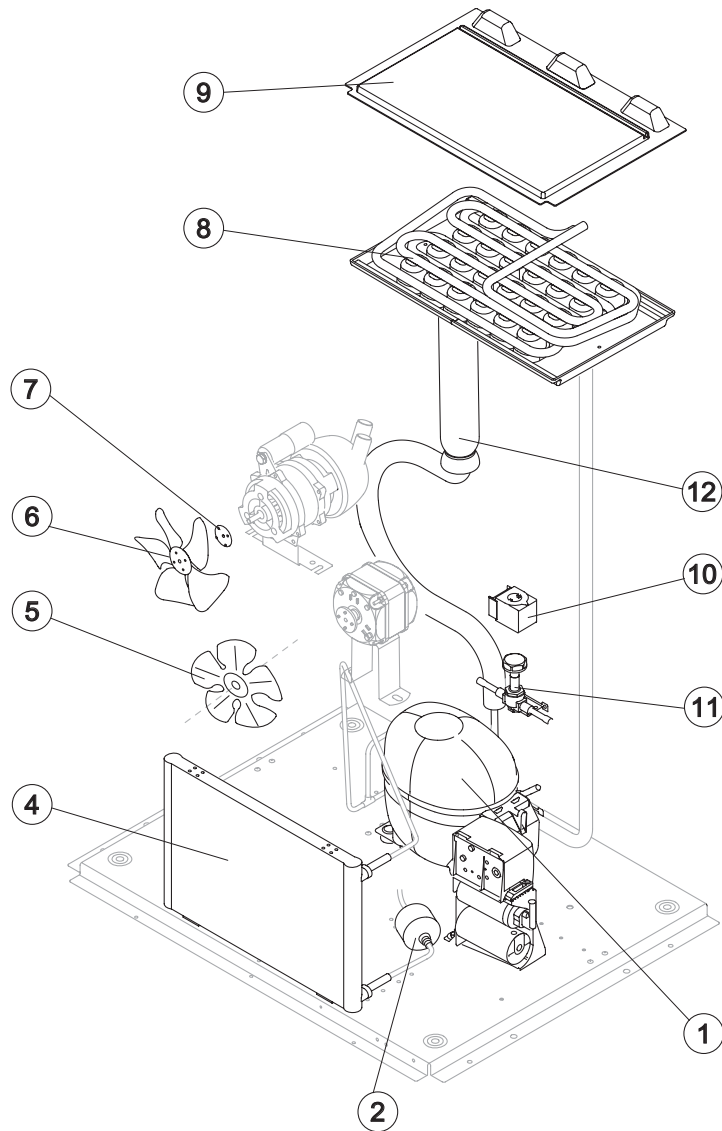

SHELL ASSY

SHELL ASSY DP

COOLING SYSTEM

HYDRAULIC CIRCUIT

HYDRAULIC CIRCUIT DP

ELECTRIC PARTS

Ref.	Spare Description	Code
1	Top Assembly	C22673
2	Rear Panel Assembly	C21184
3	Rear Grid	D12015
4	Bulb-holder Pipe	20521
5	Adjustable Foot	20613
6	Front Grid Panel	C221807
7*	Filtering Panel	18106
8	Frame + Grid & Filter	C10205
9	Door Assembly	C10275
10	Foamed Cabinet Assy	C11262A

Rev. 01 - 03/09/2020

SHELL ASSY DRAIN PUMP VERSION

Ref.	Spare Description	Code
1	Top Assembly	C22673
2	Rear Panel Assembly	C21184
3	Rear Grid	D12102
4	Bulb-holder Pipe	20521
5	Adjustable Foot	20613
6	Front Grid Panel	C221807
7*	Filtering Panel	18106
8	Frame + Grid & Filter	C10205
9	Door Assembly	C10275
10	Foamed Cabinet Assy	C11262DP

Rev. 01 - 03/09/2020

Ref.	Spare Description	Code
1	Compressor	231252
2*	Molecular Drier	141003
4	Air Condenser	201222
5	Sucking Fan	20031
6	Sucking Fan	10213
7	Hub for the Fan Fixing	10014
8	Evaporator	D10895
9	Evaporator Cover Panel	10448
10*	Hot Gas Valve Body	231294
11*	Hot Gas Valve Coil	201129
12	Suctin Line	for the spare parts code give us the s/n.

Ref.	Spare Description	Code
1*	Sprayers Bar Assembly	C201257
3	Sprayer	D20002
4*	Overflow Cap	10305
5*	Overflow Pipe	10133
6*	OR Gasket for Overflow Pipe	20233
7	Overflow pipe nipple	10471
8	Silicone Gasket	13219
9	Inner Basin	10034
10	Semirigid Polyethylene Gasket	13007
11	Bin Discharge Nut	10096
12*	Overflow Pipe	13109
13	Water Outlet Nipple	10472
14	Discharges Manifold	C10006
15	Fittings Locking Ring	10405
16	Gasket for Pump Suction/Delivery Pipes	13220
17	Ice Cubes Slide	D12138
18	Rod with Flags	10775
19*	Pump Suction Filter	20005
20	Sprayers Feeding Pipe	13005
21	Flags ABS Support	10760