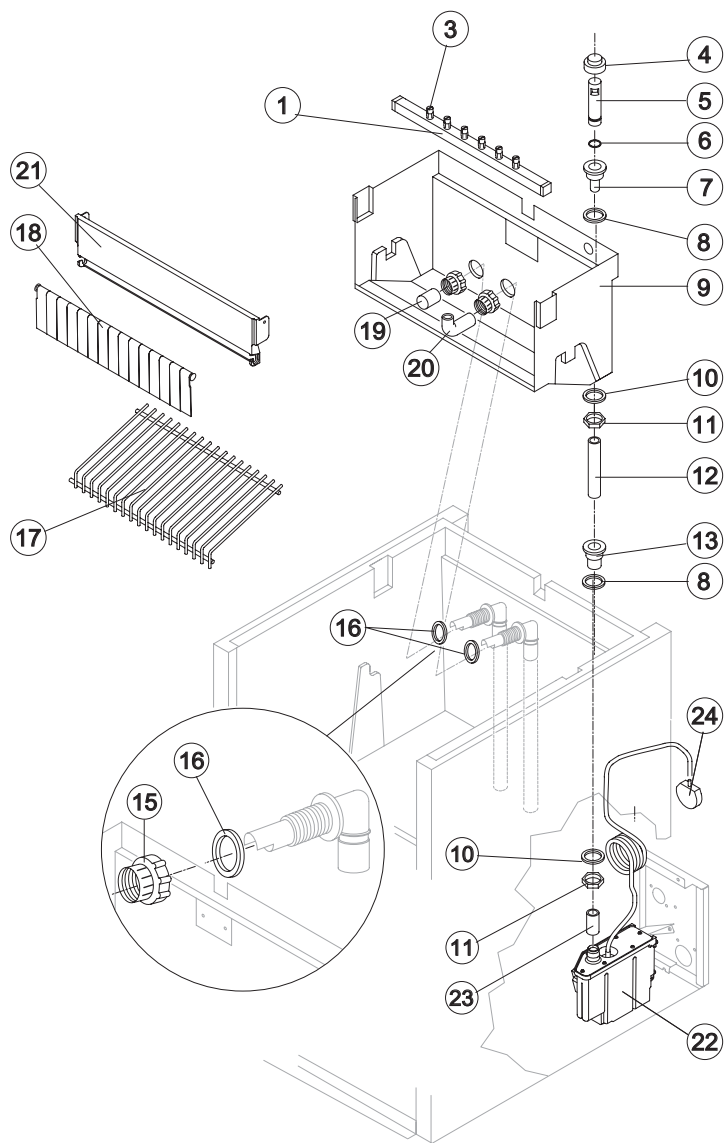

Rev. 01 - 03/09/2020

Ref.	Spare Description	Code
1	Compressor	231252
2*	Molecular Drier	141003
4	Air Condenser	201222
5	Sucking Fan	20031
6	Sucking Fan	10213
7	Hub for the Fan Fixing	10014
8	Evaporator	D10895
9	Evaporator Cover Panel	10448
10*	Hot Gas Valve Body	231294
11*	Hot Gas Valve Coil	201129
12	Suctin Line	for the spare parts code give us the s/n.

Ref.	Spare Description	Code
1*	Sprayers Bar Assembly	C201257
3	Sprayer	D20002
4*	Overflow Cap	10305
5*	Overflow Pipe	10133
6*	OR Gasket for Overflow Pipe	20233
7	Overflow pipe nipple	10471
8	Silicone Gasket	13219
9	Inner Basin	10034
10	Semirigid Polyethylene Gasket	13007
11	Bin Discharge Nut	10096
12*	Overflow Pipe	13109
13	Water Outlet Nipple	10472
14	Discharges Manifold	C10006
15	Fittings Locking Ring	10405
16	Gasket for Pump Suction/Delivery Pipes	13220
17	Ice Cubes Slide	D12138
18	Rod with Flags	10775
19*	Pump Suction Filter	20005
20	Sprayers Feeding Pipe	13005
21	Flags ABS Support	10760

HYDRAULIC CIRCUIT DRAIN PUMP VERSION

Ref.	Spare Description	Code
1*	Sprayers Bar Assembly	C201257
3	Sprayer	D20002
4*	Overflow Cap	10305
5*	Overflow Pipe	10133
6*	OR Gasket for Overflow Pipe	20233
7	Overflow pipe nipple	10471
8	Silicone Gasket	13219
9	Inner Basin	10034
10	Semirigid Polyethylene Gasket	13007
11	Bin Discharge Nut	10096
12*	Overflow Pipe	13109
13	Water Outlet Nipple	10472
15	Fittings Locking Ring	10405
16	Gasket for Pump Suction/Delivery Pipes	13220
17	Ice Cubes Slide	D12138
18	Rod with Flags	10775
19*	Pump Suction Filter	20005
20	Sprayers Feeding Pipe	13005
21	Flags ABS Support	10760
22	Drain Pump	RC231225
23	Bin Discharge-Drain Pump Connection	C13175190
24	Water level pressure switch assy	C231230