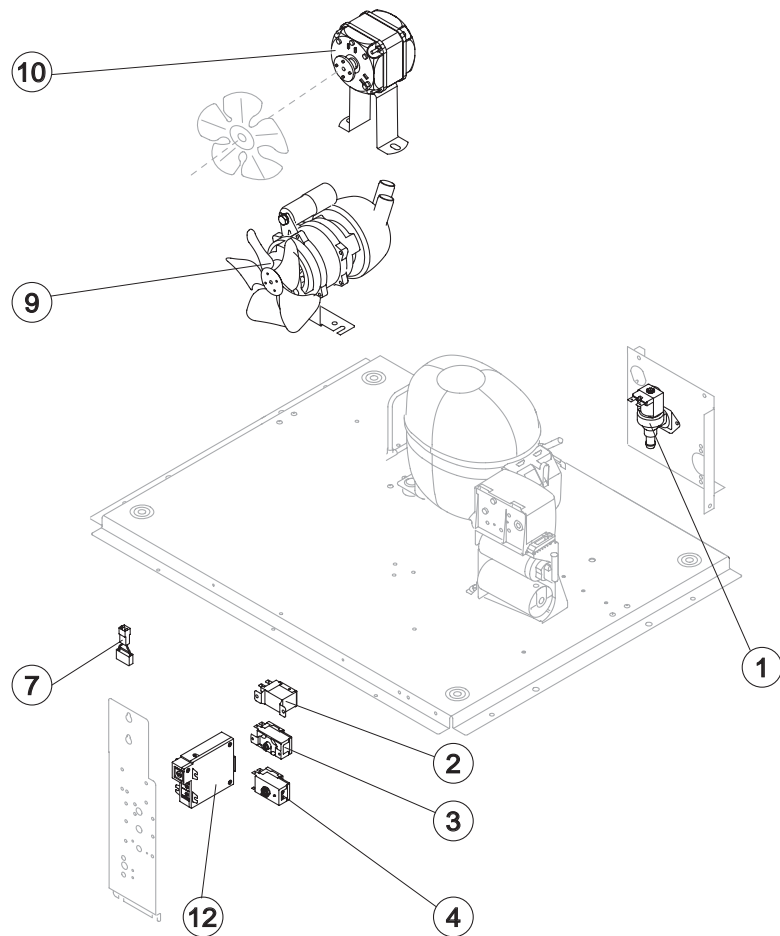

Rev. 01 - 03/09/2020

Ref.	Spare Description	Code
1	Compressor	231252
2*	Molecular Drier	141003
4	Air Condenser	201222
5	Sucking Fan	20031
6	Sucking Fan	10213
7	Hub for the Fan Fixing	10014
8	Evaporator	D10895
9	Evaporator Cover Panel	10448
10*	Hot Gas Valve Body	231294
11*	Hot Gas Valve Coil	201129
12	Suctin Line	for the spare parts code give us the s/n.

Ref.	Spare Description	Code
1*	Sprayers Bar Assembly	C201257
3	Sprayer	D20002
4*	Overflow Cap	10305
5*	Overflow Pipe	10133
6*	OR Gasket for Overflow Pipe	20233
7	Overflow pipe nipple	10471
8	Silicone Gasket	13219
9	Inner Basin	10034
10	Semirigid Polyethylene Gasket	13007
11	Bin Discharge Nut	10096
12*	Overflow Pipe	13109
13	Water Outlet Nipple	10472
14	Discharges Manifold	C10006
15	Fittings Locking Ring	10405
16	Gasket for Pump Suction/Delivery Pipes	13220
17	Ice Cubes Slide	D12138
18	Rod with Flags	10775
19*	Pump Suction Filter	20005
20	Sprayers Feeding Pipe	13005
21	Flags ABS Support	10760

HYDRAULIC CIRCUIT DRAIN PUMP VERSION

Ref.	Spare Description	Code
1*	Sprayers Bar Assembly	C201257
3	Sprayer	D20002
4*	Overflow Cap	10305
5*	Overflow Pipe	10133
6*	OR Gasket for Overflow Pipe	20233
7	Overflow pipe nipple	10471
8	Silicone Gasket	13219
9	Inner Basin	10034
10	Semirigid Polyethylene Gasket	13007
11	Bin Discharge Nut	10096
12*	Overflow Pipe	13109
13	Water Outlet Nipple	10472
15	Fittings Locking Ring	10405
16	Gasket for Pump Suction/Delivery Pipes	13220
17	Ice Cubes Slide	D12138
18	Rod with Flags	10775
19*	Pump Suction Filter	20005
20	Sprayers Feeding Pipe	13005
21	Flags ABS Support	10760
22	Drain Pump	RC231225
23	Bin Discharge-Drain Pump Connection	C13175190
24	Water level pressure switch assy	C231230